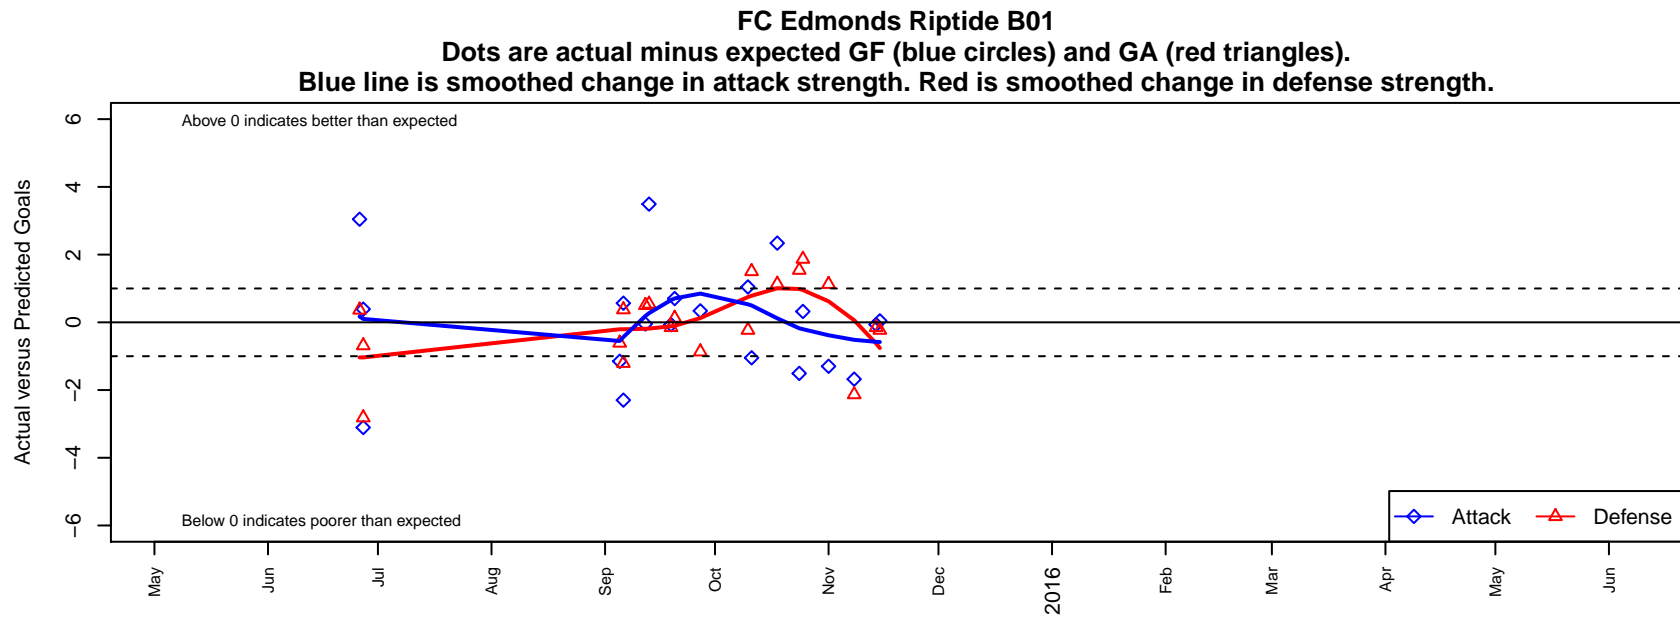

FC Edmonds Riptide B01

FC Edmonds
 Edmonds, WA
 B01 total strength=1021
 attack=3.43 defense=1.34
 fall league = PSPL Classic 1 U14

alt names used:
 FC Edmonds Riptide
 FC Edmonds Riptide
 FC Edmonds Riptide

Venues played:
 2015 RVS Classic BU14
 2015 Labor Day Cup BU14 Silver
 2015 PSPL Classic 1 U14

**attack and defense variance (black dot)
relative to other teams
and top 10 in region**

**attack and defense rating
relative to others at age
and all opponents in last 13 months**