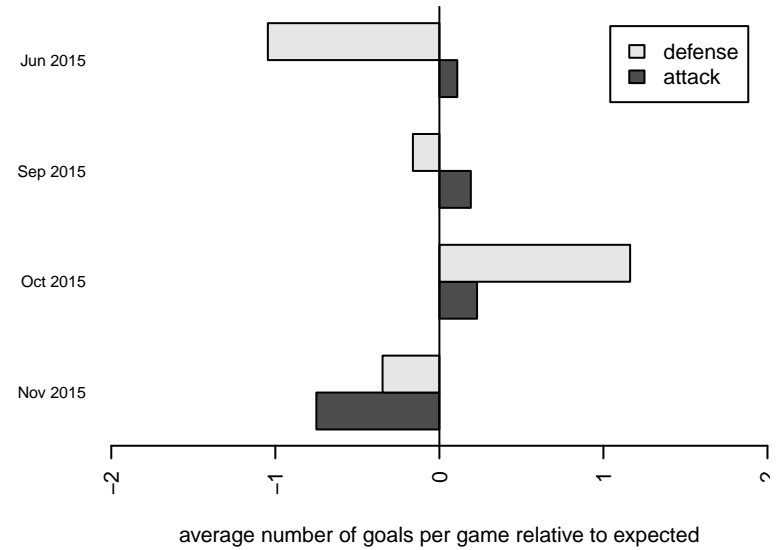

Performance relative to 13 month average