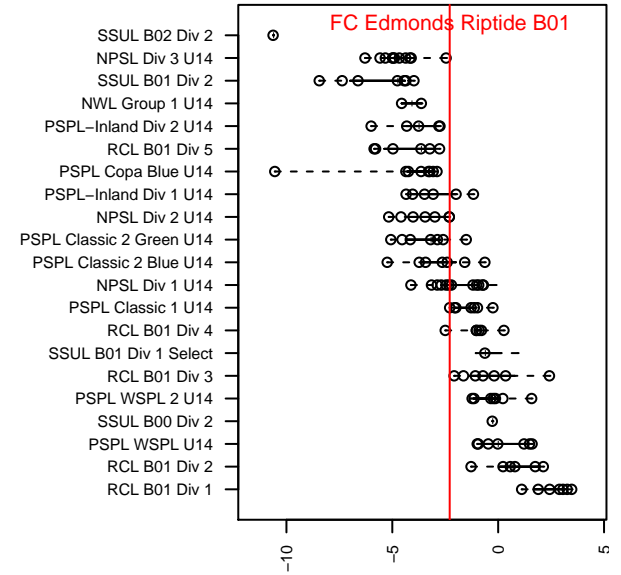

FC Edmonds Riptide B01

FC Edmonds
 Edmonds, WA
 B01 total strength=1021
 attack=3.43 defense=1.34
 fall league = PSPL Classic 1 U14

alt names used:
 FC Edmonds Riptide
 FC Edmonds Riptide
 FC Edmonds Riptide

Venues played:
 2015 RVS Classic BU14
 2015 Labor Day Cup BU14 Silver
 2015 PSPL Classic 1 U14

**attack and defense variance (black dot)
relative to other teams
and top 10 in region**

**attack and defense rating
relative to others at age
and all opponents in last 13 months**