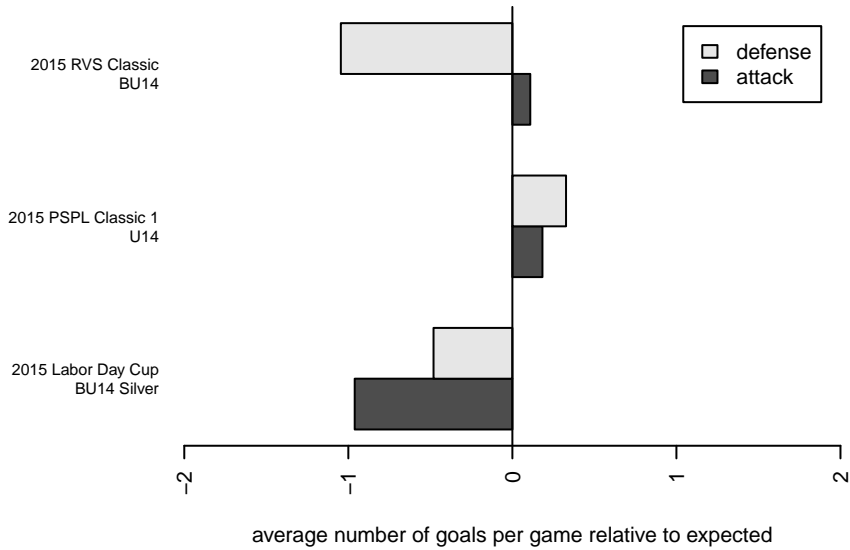

Performance relative to 13 month average